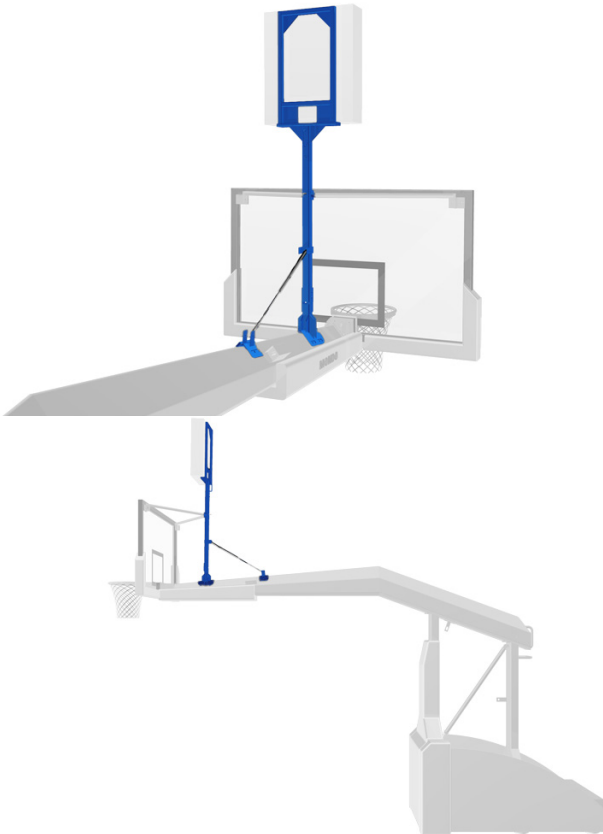

One sided possession scoreboard support for MONDOATHENS or EUROLEAGUE basketball units

PK195 - PK196

Set of two structures to be placed one on each basket of MONDOATHENS or EUROLEAGUE units, for the purpose of mounting a MONDO time of possession indicator board (single face model).

The structure is made from ST37 quality steel and painted with epoxy paint in blue or black, like the MONDOATHENS/EUROLEAGUE basketball units.

The structure consists in a square tube post with a bracket at the top onto which the possession indicator is fixed.

The tube is fixed to the arm of the basket through a foldable backstop which is also in the form of a tube and gives rigidity to the structure.

The product is painted with polyester powder paint, which is applied after a degreasing treatment using a pressurized phosphate bath and cured in an oven at 200°C.

Standard colour: blue (MONDOATHENS) or black (EUROLEAGUE).

VARIANTS

One sided possession scoreboard support for MONDOATHENS or EUROLEAGUE basketball units Set of two supports for one sided 24" scoreboards (MONDOATHENS- EUROLEAGUE) PK195