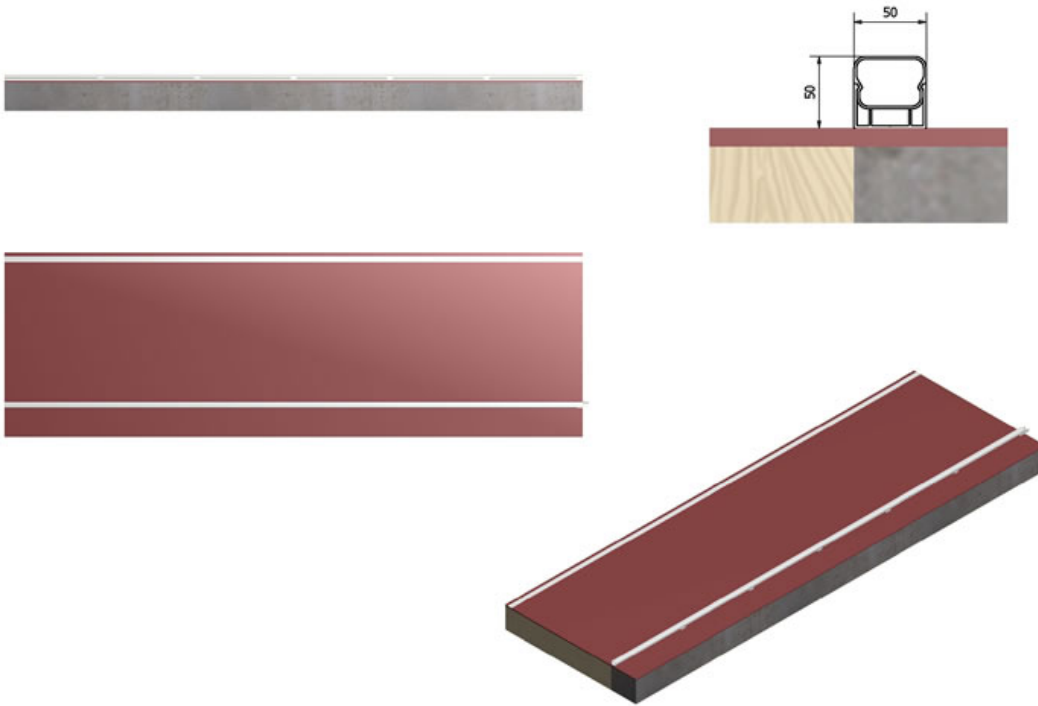

Track Curbing

AV150 - AV150A

Designed and manufactured in accordance with, and certified under, the Regulations of the International Federation (IAAF Certificate: E-99-0186).

The curbing is manufactured from extruded aluminum profiles, with rounded edges; Both the curbing and the clams that support and anchor the curbing to the ground are subject to a degreasing and priming treatment, and lacquered in white color.

It is built in straight and curved sections, customized to match the track radius.

Permanent: it is fixed permanently to the ground by means of nylon anchor bolts.

Removable: it is laid on the ground and held in position by means of pins introduced in aluminium ground sleeves.

VARIANTS

Track Curbing Permanent AV150

Track Curbing Removable AV150A

COLOR RANGE

ACCESSORIES

Accessories for: Track Curbing Permanent AV150

Curb Markers AV160

Accessories for: Track Curbing Removable AV150A